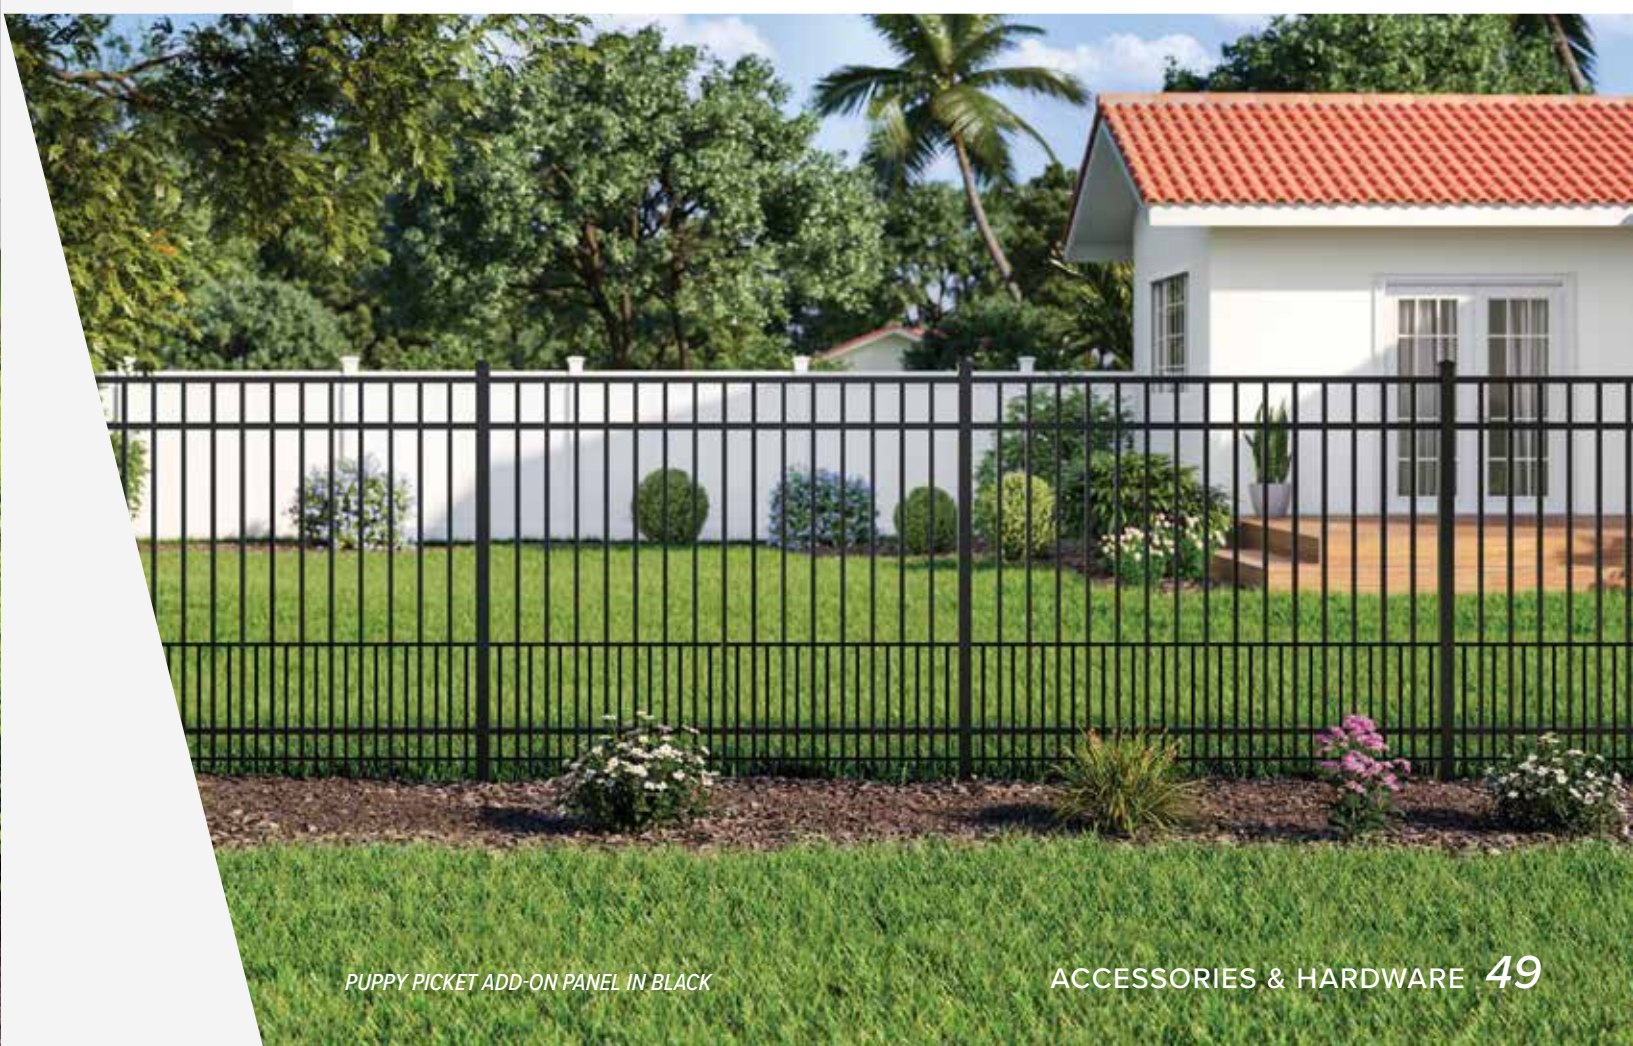

ACCESSORIES & HARDWARE

PUPPY PICKET ADD-ON-PANEL

The **Puppy Picket Add-On Panel by ActiveYards** for aluminum fencing provides a flexible, easy to install solution that keeps small pets safely contained in your yard. Featuring a clip-on assembly that requires minimal screws, the add-on panels can also be angled to follow the slope of an existing fence. The panels are compatible with most Harbor Series fence styles (except Basalt, Diamond and Travertine). Depending upon your personal taste and existing fence style, panels can be installed two ways — creating either a flat top or picket top design.

COMPATIBLE WITH HARBOR SERIES