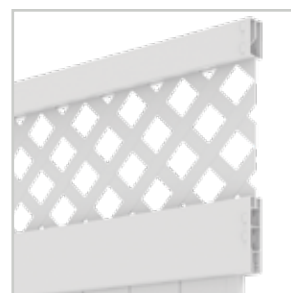

HAVEN SERIES