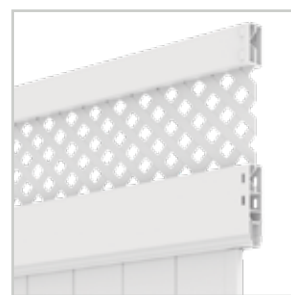

PEPPERIDGE

The **Pepperidge by ActiveYards** offers modern, art deco styling with horizontal infill boards on the bottom and Decorative Screen Panels on top. This unique, design-forward product will surely be the talk of your neighborhood. An updated spin on traditional lattice top vinyl fences, the Pepperidge offers seclusion while also allowing air to easily circulate around your yard, providing a welcomed respite in warmer weather. StayStraight rails provide structural durability to help decrease bending or sagging over time.

Note: White Decorative Screen Panels used in White fence panels. Black Decorative Screen Panels used in Gray, Cypress and Driftwood fence panels.

ARROWWOOD

Classically elegant, the **Arrowwood by ActiveYards** provides the perfect backdrop to your landscaping, garden bed or stone patio. With its diamond pattern lattice top section and solid lower section, it is the perfect combination of decorative styling and privacy. The **Arrowwood Harmony by ActiveYards** — offering a two-tone variation — allows you to customize your fence by combining different colors of posts and rails with another color for infill boards. Both also feature patented GlideLock boards that lock tightly together with no gaps and StayStraight rails that help decrease bending or sagging over time.