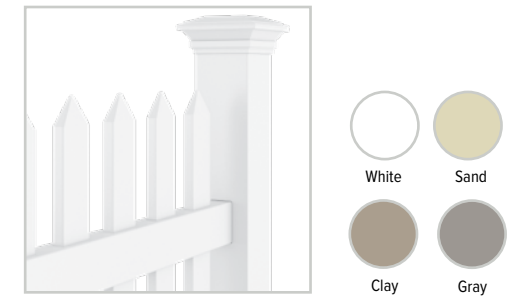

HAVEN SERIES

SILVERBELL

The perfect accent for a cottage style home, the **Silverbell by ActiveYards** provides an alternative to classic picket fence styles with its rectangular pickets and dog-ear tops. Designed to complement your flower beds and landscaping, this fence is available in straight or scallop variations and utilizes StayStraight rails which provide structural durability to help decrease bending or sagging over time.