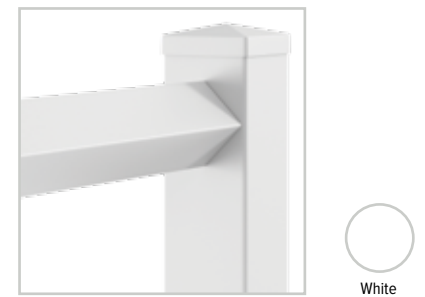

HAVEN SERIES

White

Diamond Post & Rail 2 Rail

Diamond Post & Rail 3 Rail

RANCH RAIL

Ranch Rail by ActiveYards vinyl fencing is a great way to tame your open space or define your property boundary without compromising views. While popular in rural areas, Ranch Rail also provides an economical fencing solution in residential and commercial areas as well. With four styles and two colors to choose from, this low-maintenance fence works for almost any application.