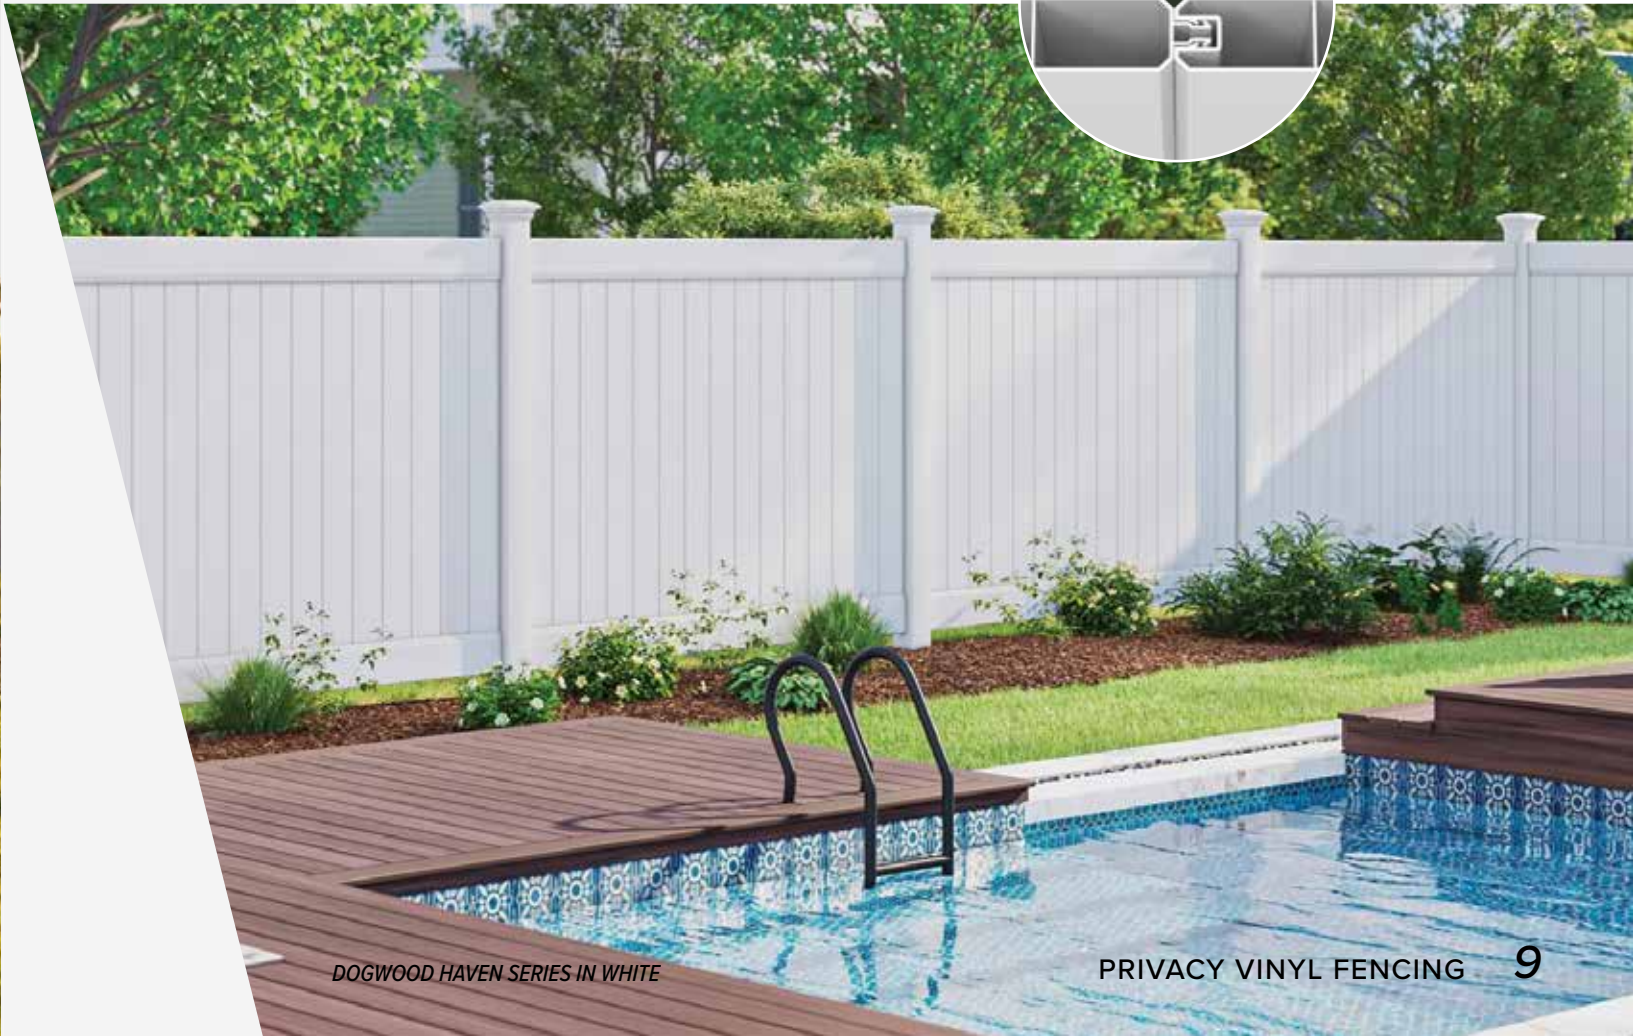

DOGWOOD HAVEN SERIES IN WHITE