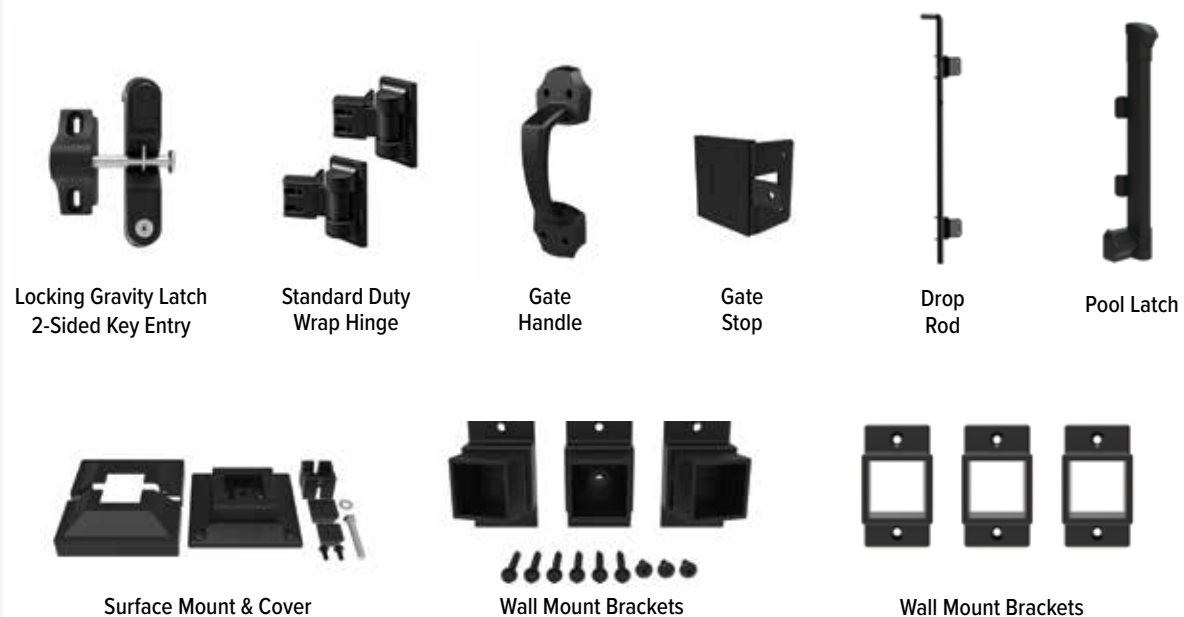

CLASSIC COLLECTION

See page 35 for colors, grades and additional heights available.

TRAVERTINE HARBOR SERIES IN BLACK

ACCESSORIES & HARDWARE

PUPPY PICKET ADD-ON-PANEL

The **Puppy Picket Add-On Panel by ActiveYards** for aluminum fencing provides a flexible, easy to install solution that keeps small pets safely contained in your yard. Featuring a clip-on assembly that requires minimal screws, the add-on panels can also be angled to follow the slope of an existing fence. The panels are compatible with most Harbor Series fence styles (except Basalt, Diamond and Travertine). Depending upon your personal taste and existing fence style, panels can be installed two ways — creating either a flat top or picket top design.

COMPATIBLE WITH HARBOR SERIES

VINYL ACCESSORIES

FENCING POST CAPS

HARDWARE

BY **Barrette**
OUTDOOR LIVING

ALUMINUM ACCESSORIES

FENCING POST CAPS

FENCING ACCESSORIES