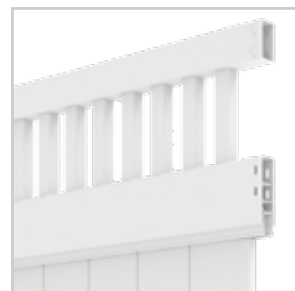

JUNIPER

With a modern closed spindle top design, the **Juniper by ActiveYards** offers clean lines and bold styling to complement your home and landscaping. The picket top section allows air to easily pass between spindles and the bottom section offers privacy with patented GlideLock boards that lock tightly together with no gaps. StayStraight rails provide structural durability to help decrease bending or sagging over time while securing infill boards and spindles.

HAVEN SERIES