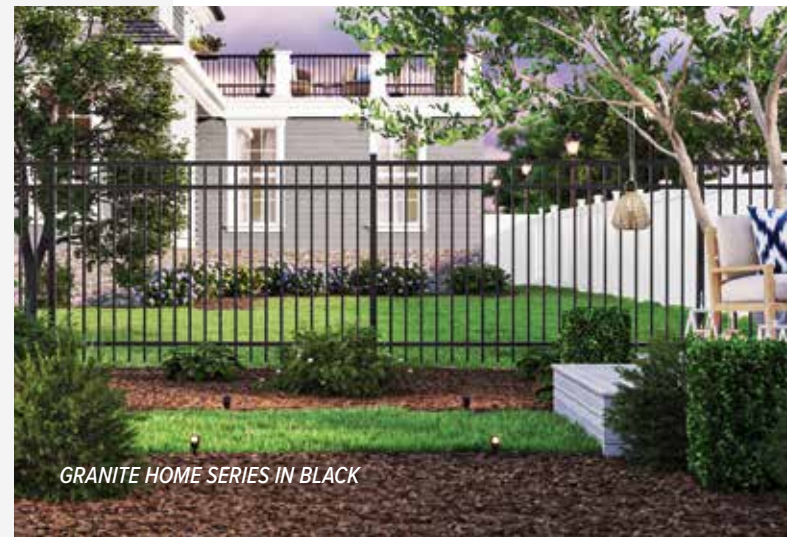

GRANITE HOME SERIES IN BLACK