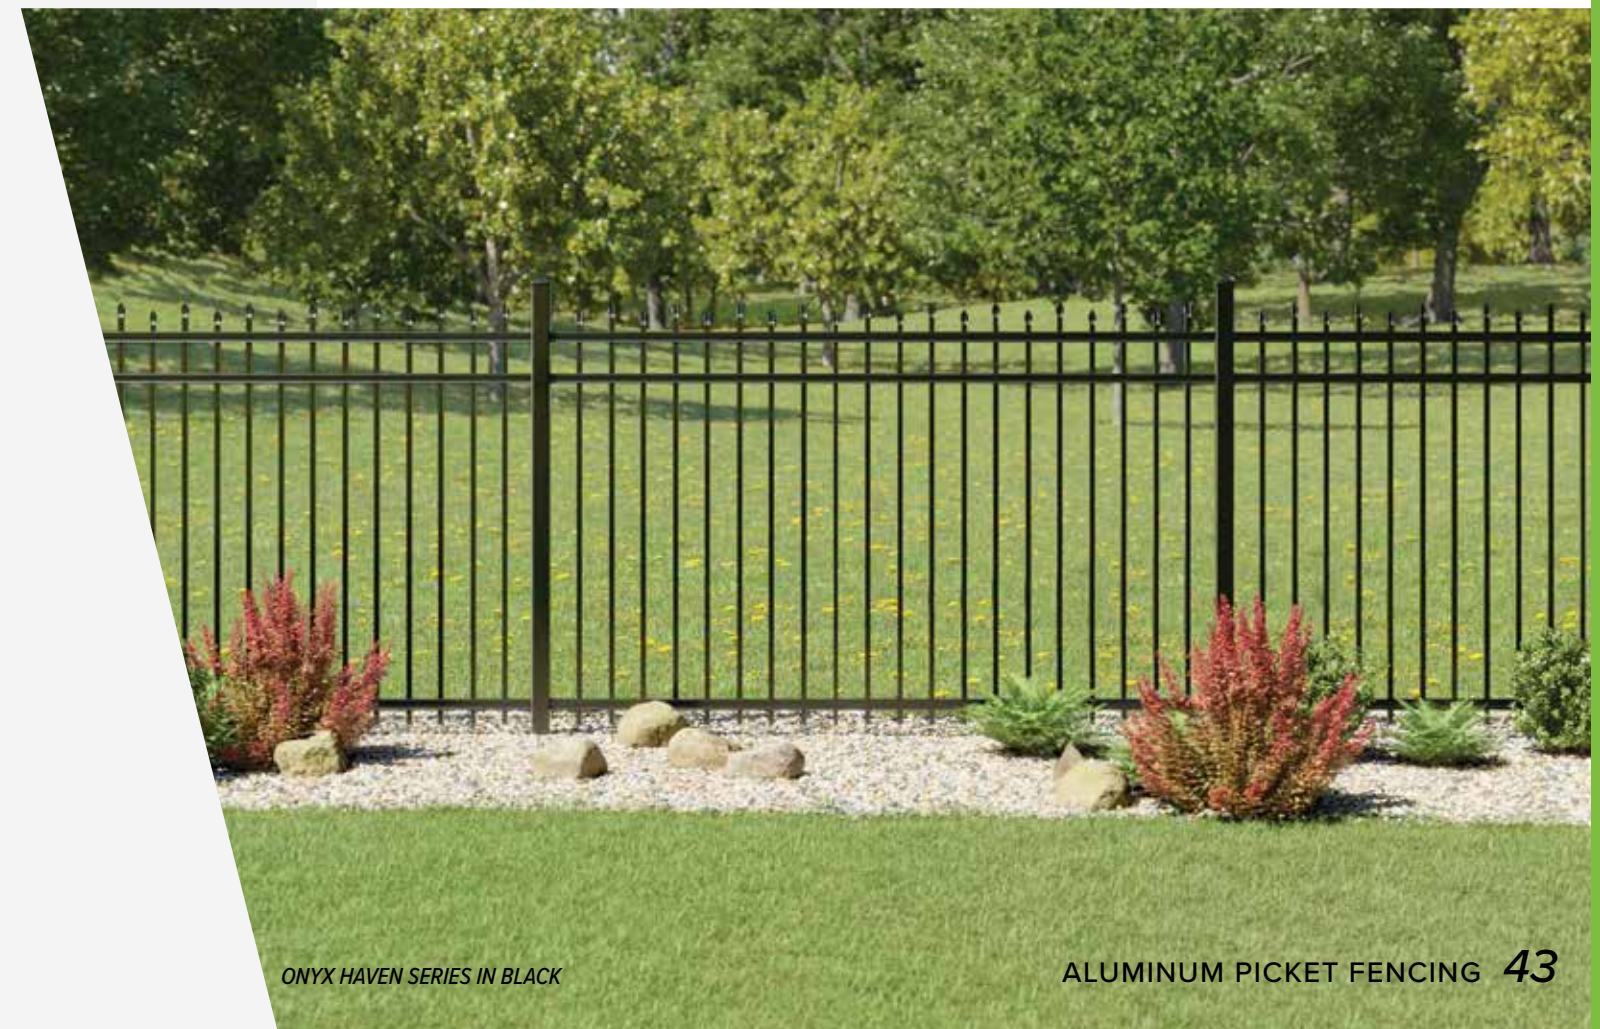

CLASSIC COLLECTION

See page 35 for colors, grades and additional heights available.

ONYX HAVEN SERIES IN BLACK