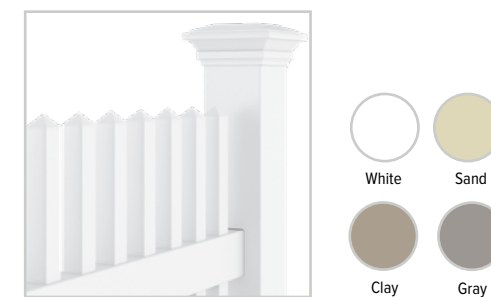

HAVEN SERIES

GREENBRIER

With a modern linear design, the **Greenbrier by ActiveYards** is the perfect choice to secure your pool area without compromising your view. Simple and functional, the Greenbrier features wide, flat pickets that are secured by StayStraight rails which provide structural durability to help decrease bending or sagging over time.